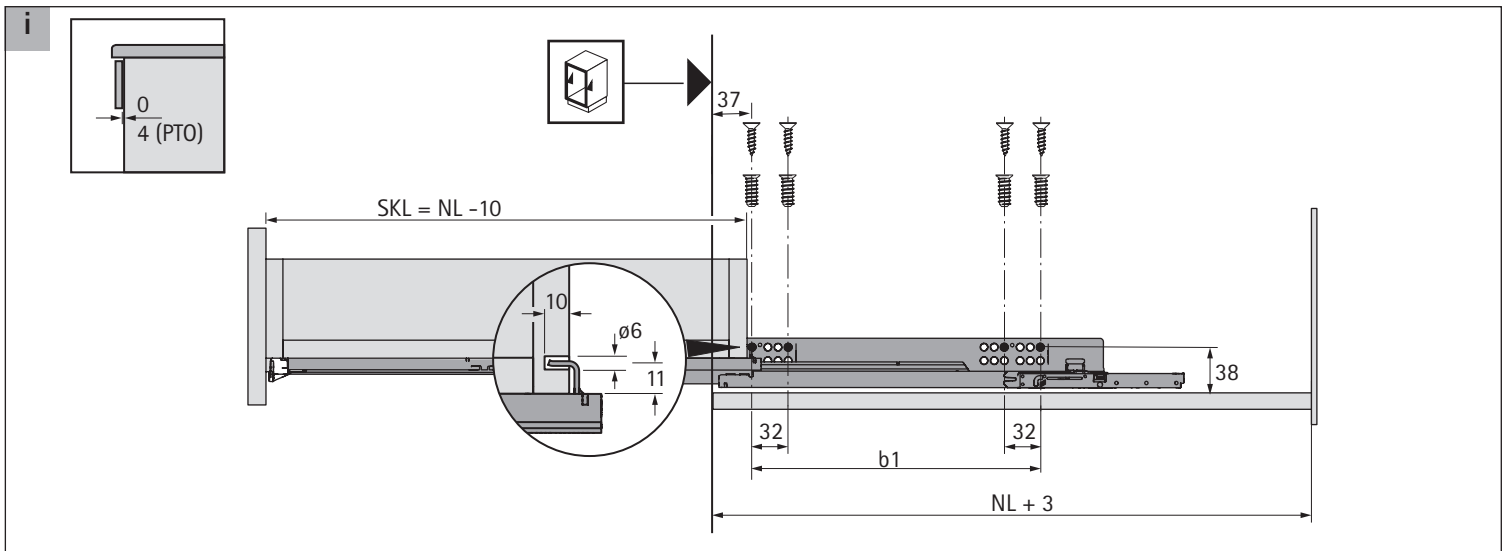

Quadro YOU Silent System / PTO

Slide-on, EB 21 (≤ 16 mm)

Technik für Möbel

NL mm	b1 mm	XS 10 kg	M 30 kg
270	160		
300	160		
350	224		
400	224		
450	256		
500	256		
550	256		
600	256		