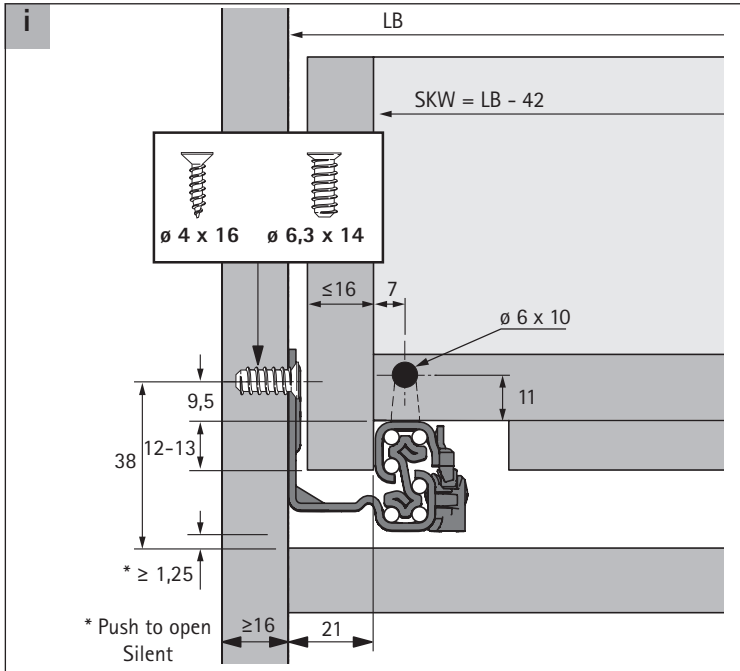

Quadro YOU Silent System / PTO

Slide-on, EB 21 (≤ 16 mm)

Technik für Möbel

NL mm	b1 mm	XS 10 kg	M 30 kg
270	160		
300	160		
350	224		
400	224		
450	256		
500	256		
550	256		
600	256		