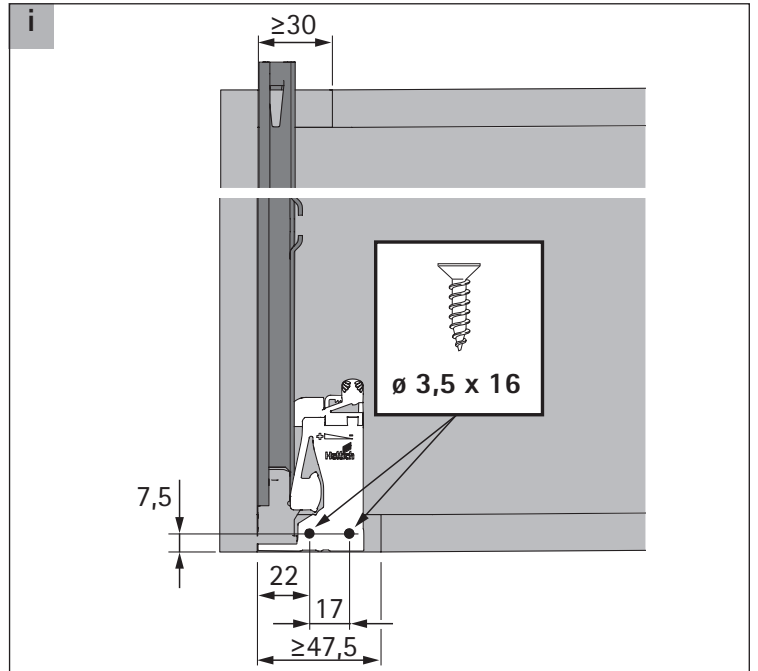

Quadro YOU Silent System / PTO

Slide-on, EB 21 (≤ 16 mm)

Technik für Möbel

NL mm	b1 mm	XS 10 kg	M 30 kg
270	160		
300	160		
350	224		
400	224		
450	256		
500	256		
550	256		
600	256		